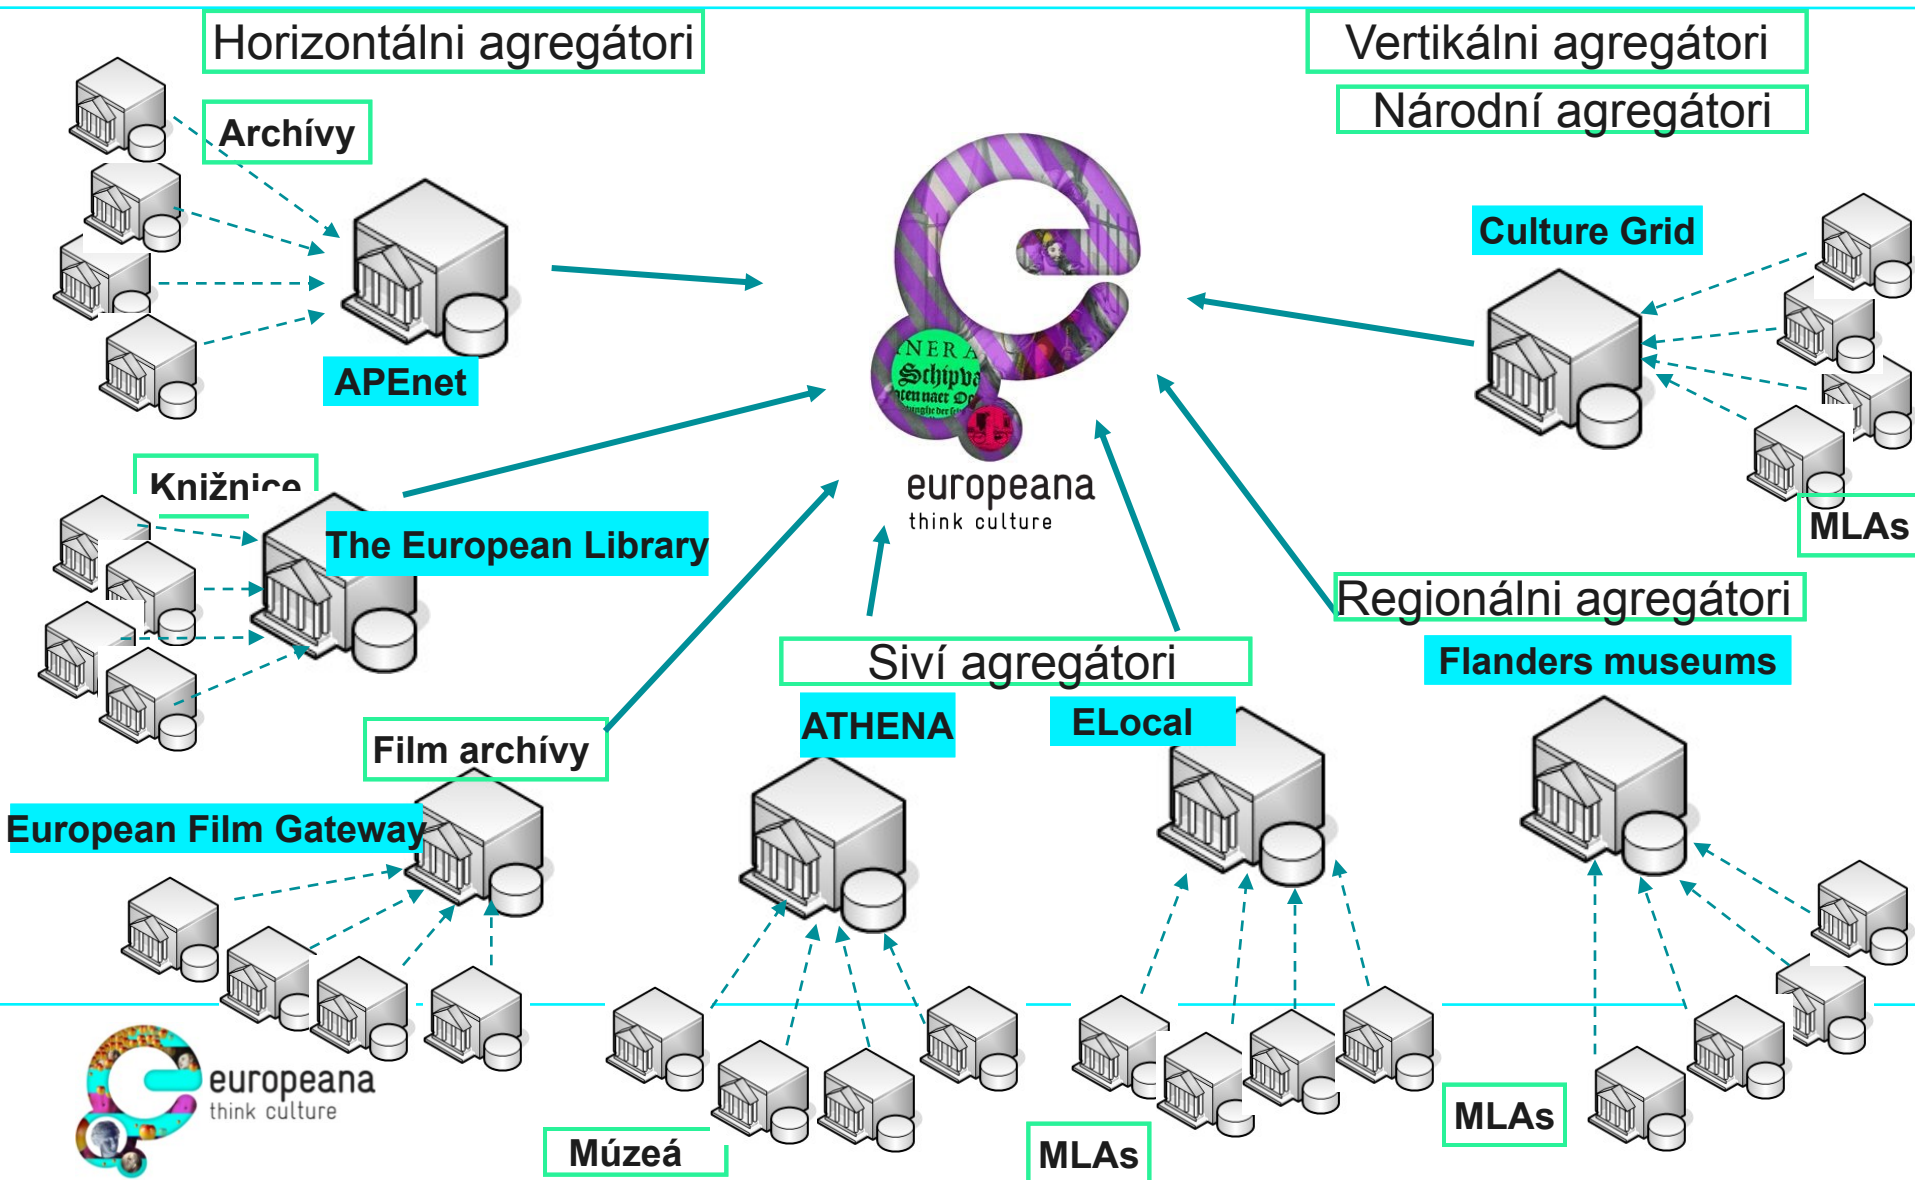

europaena

think culture

EUROPEANA - Základy Poskytovanie obsahu a technické aspekty

- Poskytovanie údajov do Europeany
- Otázky technického rozvoja
- Vývoj softvéru a služieb

Kto prispieva do Europeany?

Ktoré dáta môžem dať do Europeany?

The screenshot shows the BnF Gallica website interface. At the top, there's a navigation bar with 'BnF' and 'gallica' logos, and a search bar. Below that, there are options for 'Affichage' (Normal, Mode texte, etc.) and 'Rechercher' (Search). The main content area displays a document titled 'GARGANTUA AUX FÊTES DES PAUVRES À BORDEAUX, LES 2, 3, 4 MAI 1852.' with two columns of text. On the left, there are navigation options like 'Rechercher dans ce document' and 'Paginer par'. On the right, there are options for 'Espace personnel' and 'Ajouter une étiquette'. At the bottom, there are 'Actions' like 'Add a tag', 'Share with a friend', and 'Save to My Europeana'. A green box highlights the document title and the 'Less' link, and another green box highlights the '3. Linky na online digitálny obsah' text.

Type: monographie imprimée; printed monograph; text

Relation: Notice du catalogue : <http://catalogue.bnf.fr/ark:/12148/cb30755955k/description>

Ktoré druhy dokumentov idú do Europeany?

The screenshot displays the Ina.fr website interface. At the top, there are navigation tabs for 'CHAÎNES' and 'FOCUS'. Below this, a search bar contains the text 'gargantua'. The search results are categorized by 'VIDÉO (5)', 'AUDIO (1)', 'PUBLICITÉ (0)', 'FOCUS (1)', and 'PLAYLIST (0)'. The primary result is a video titled 'CONCERT DE L'ORCHESTRE DE CHAMBRE DE L'ORTF' from 13/06/1973, with a duration of 46min47s. The video thumbnail shows a person standing next to a large, dark, abstract sculpture. To the left of the main content, there is a sidebar with a search filter 'NP (Non paginé)' and a legend for pagination styles. At the bottom of the page, there is a navigation bar with four green buttons labeled 'TEXT', 'OBRAZ', 'VIDEO', and 'AUDIO'.