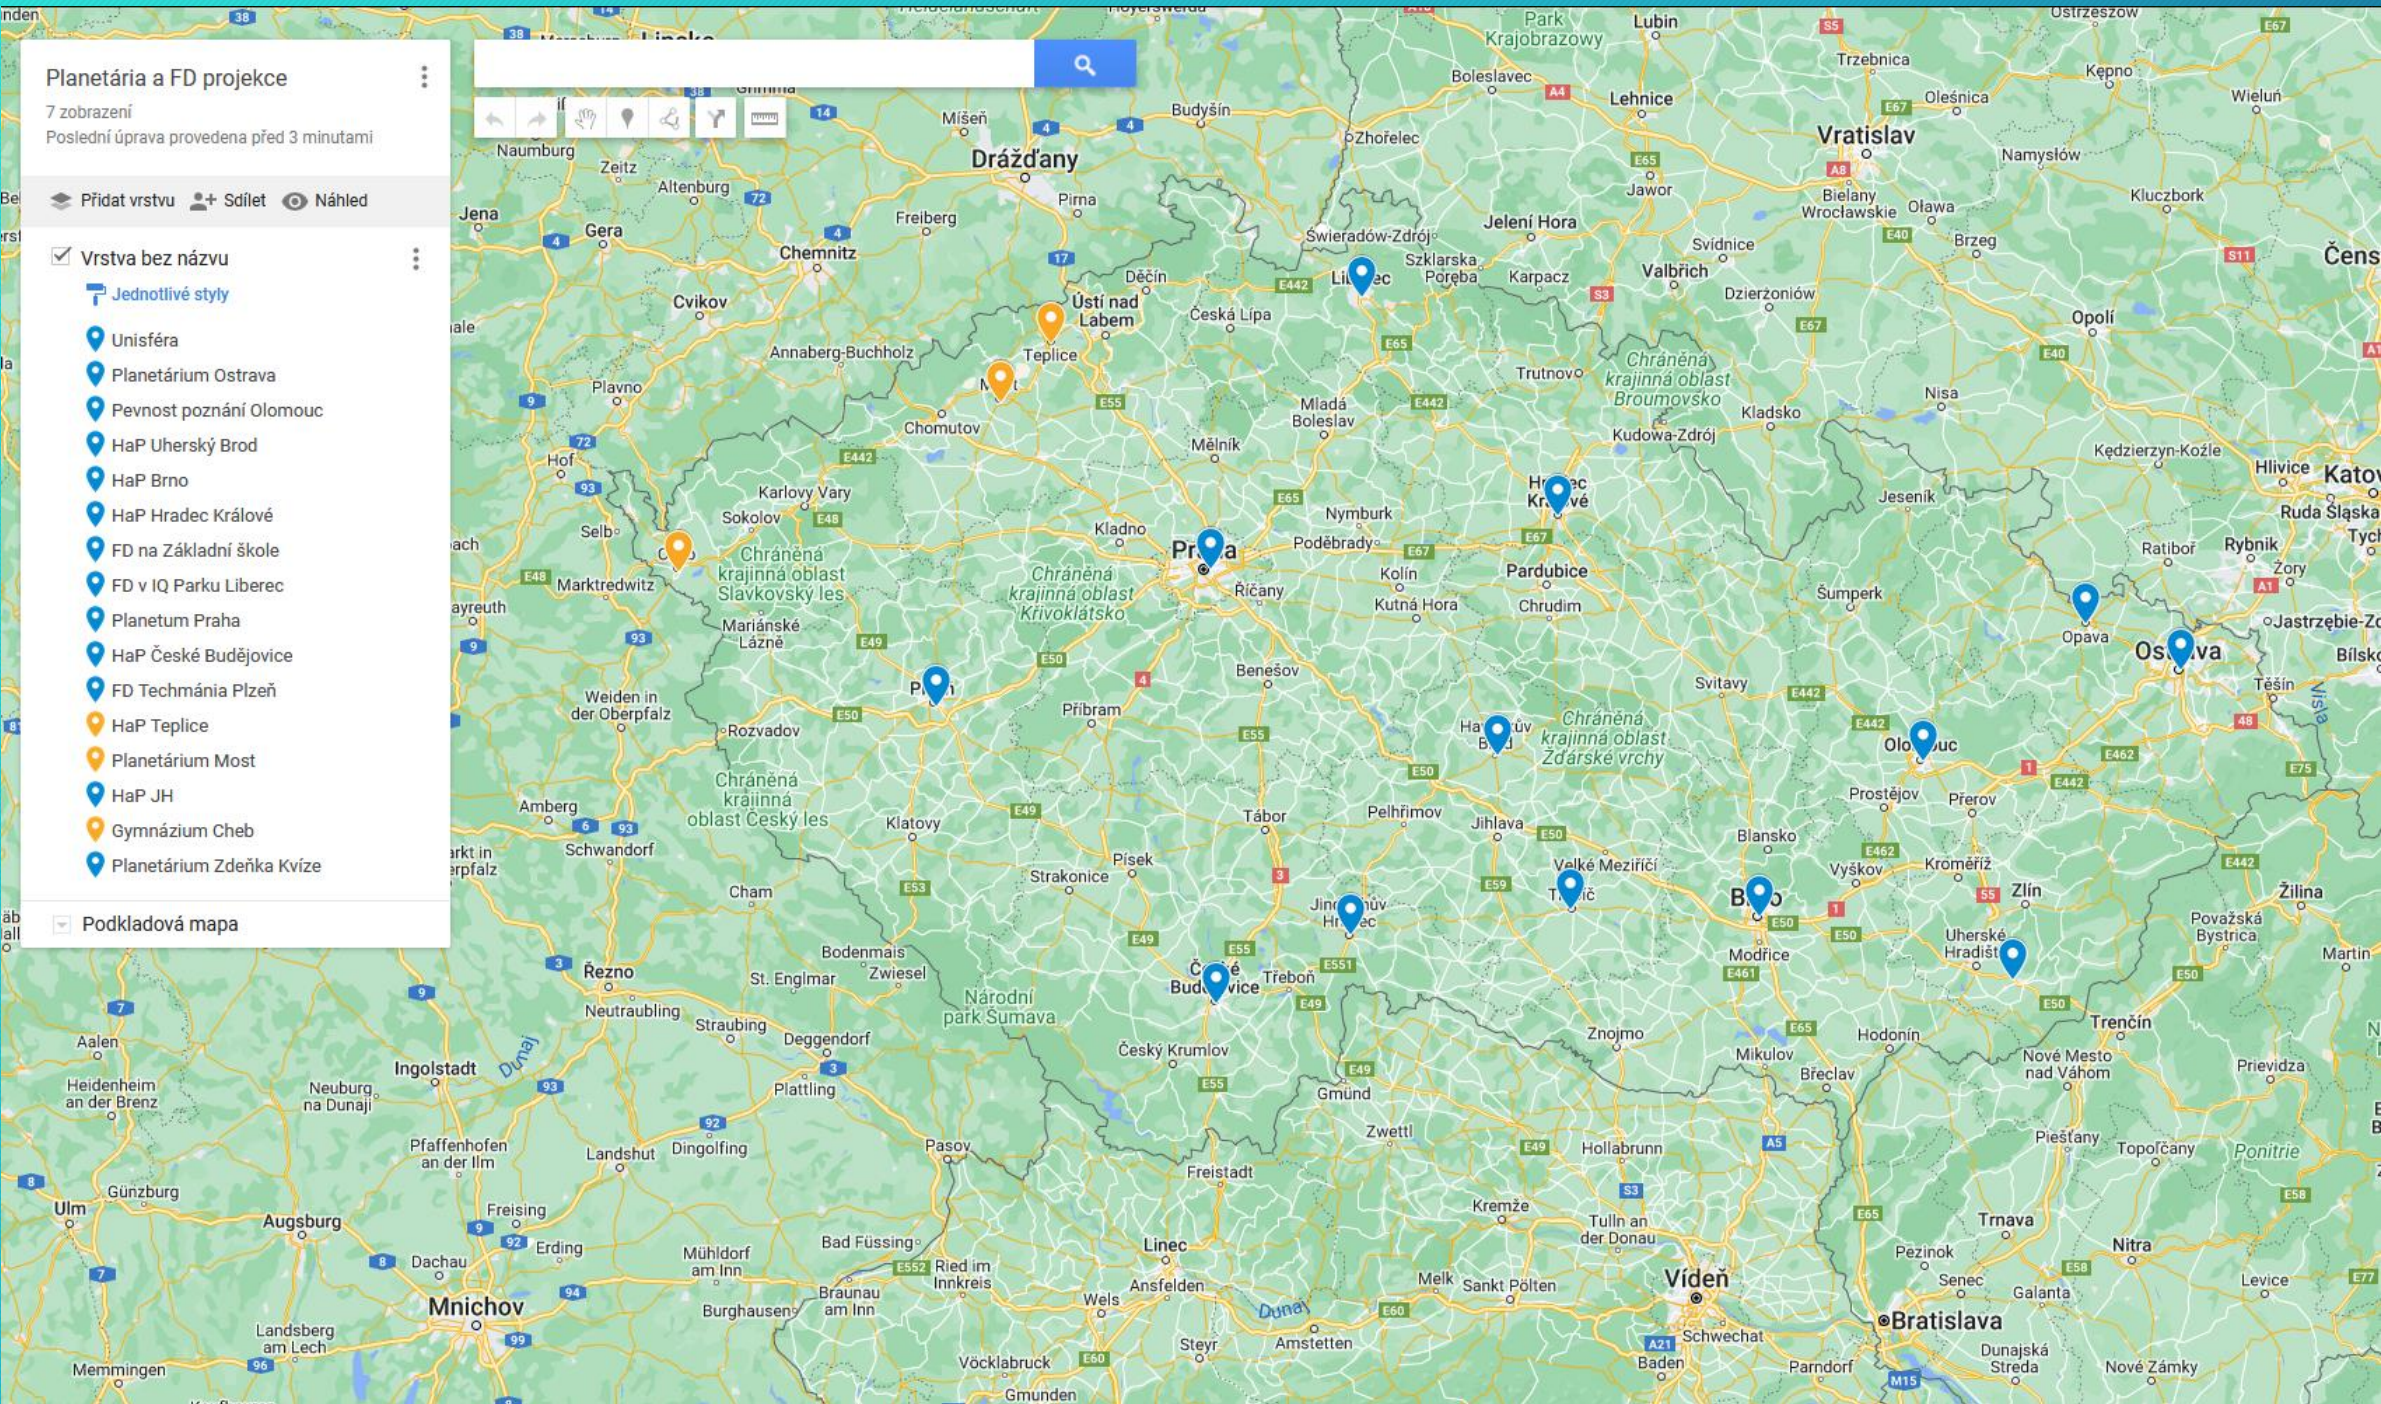

 Podkladová mapa

Map navigation controls including a search bar with a magnifying glass icon, and icons for back, forward, home, location, and other navigation functions.

planetária v České republice

- Praha (3 stroje), Zeiss Cosmorama, fulldome Sky-Skan 8K, 23 m, 260 osob
- Brno (2 stroje), hybridní planetárium (RSA Cosmos + GOTO (spustitelné do šachty), 17,5 m a 170 míst,
- Ostrava, hybrid (E+S a GOTO), 13,5 m a kapacita 100 osob
- Most, optomechanické ZKP II