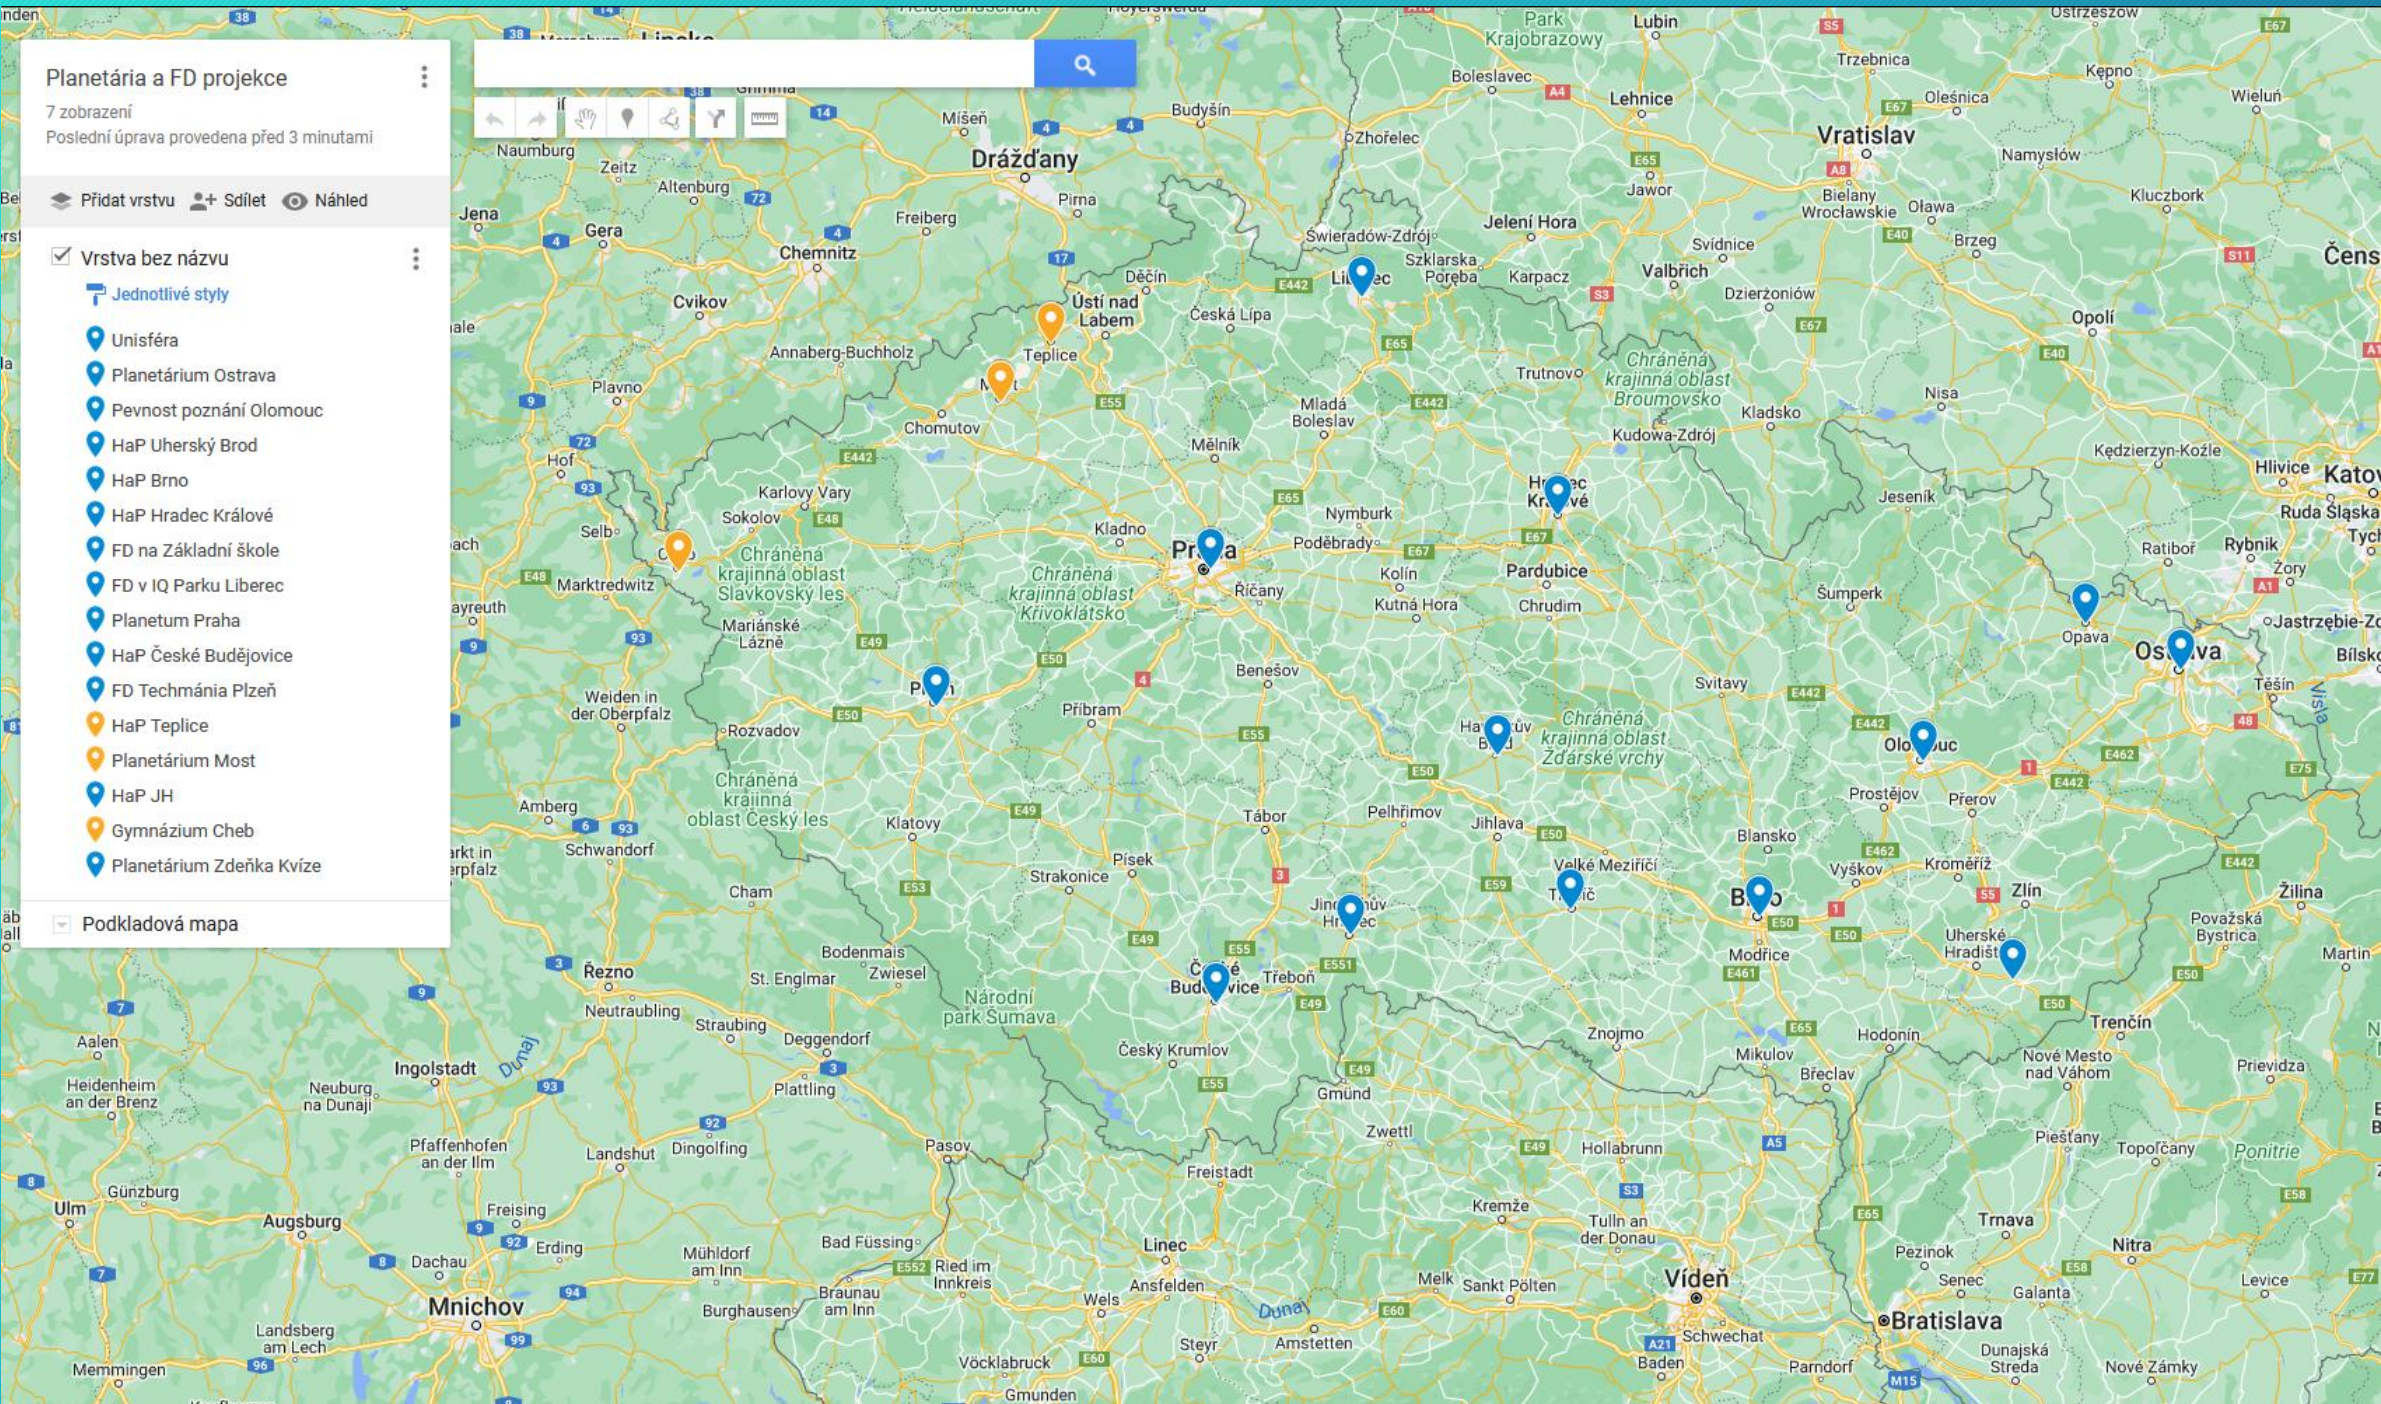

 Podkladová mapa

Map navigation controls including a search bar with a magnifying glass icon, and standard map navigation icons: back, forward, home, location, pan, and zoom.

planetária v České republice