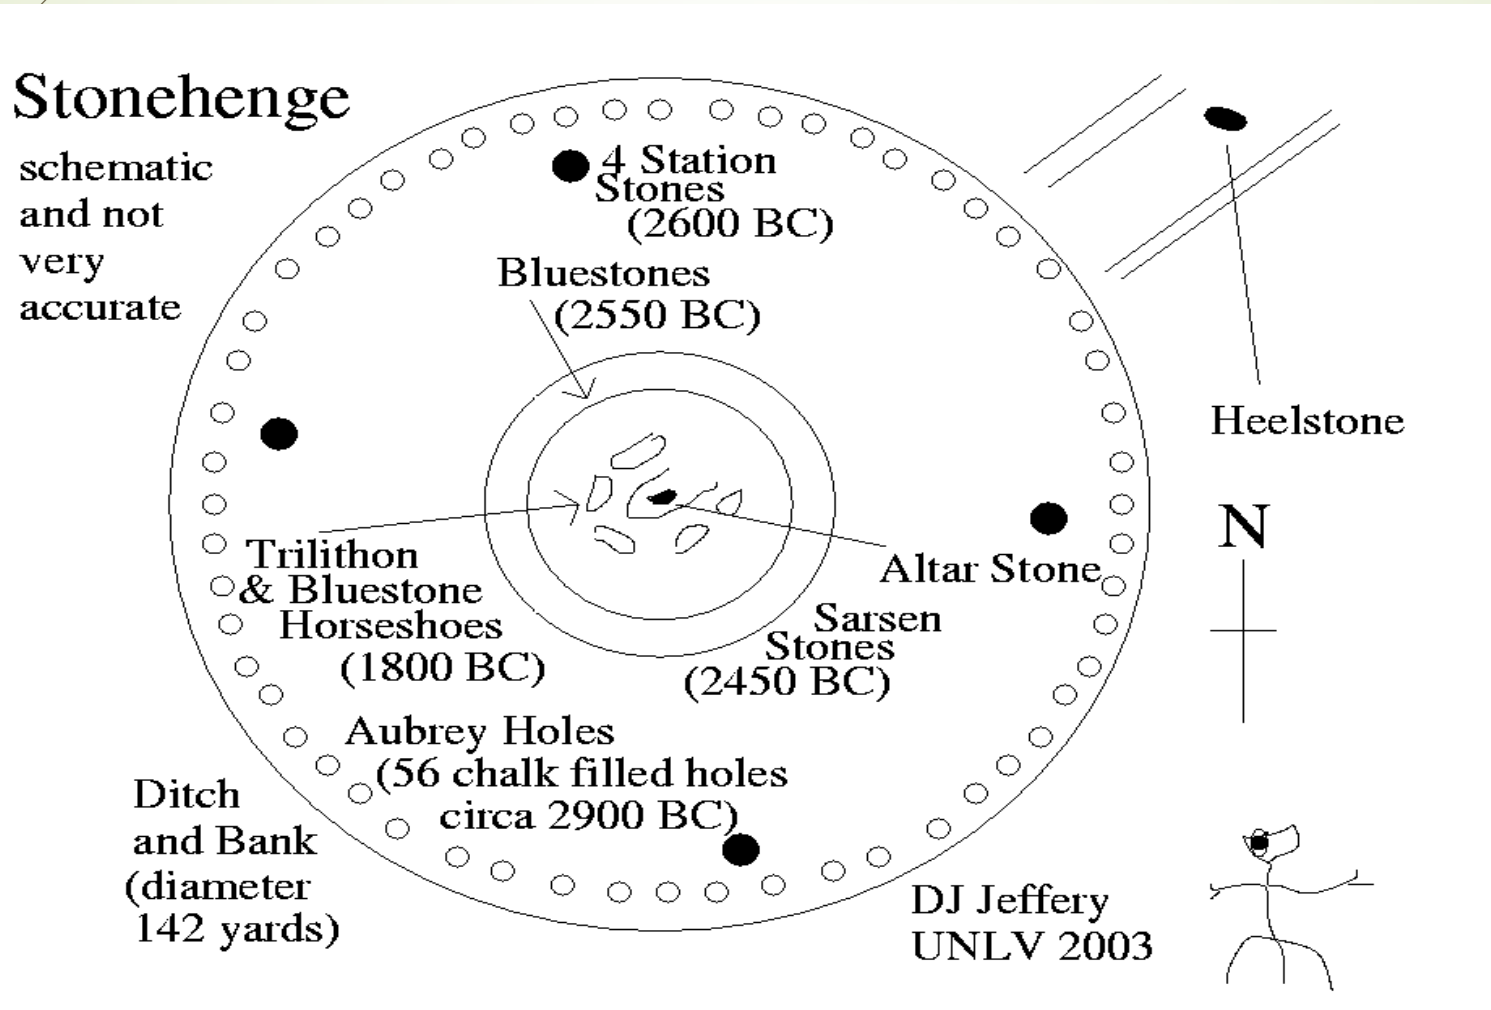

# Megalithic constructions

- ▶ England, Ireland, France
- ▶ The most common type in Britain – a stone circle
- ▶ Stonehenge
- ▶ Astronomical connections with the sun and the moon
- ▶ Solstice

# Stonehenge

# History

- ▶ Built between 3000 – 2000 BC – various purposes - civilisation with no written records 
  - ▶ legends
  - ▶ burial ground
  
  - ▶ solstice and equinox points - rituals
  
  - ▶ a midsummer's morning - the sun rose and the sun's first rays went directly into the centre of the monument
- 

# Significance

- the purpose – mystery – 1000 years significance
- Hypotheses:
- strong archaeological evidence - a burial site
- ceremonial site
- a religious pilgrimage destination
- a final resting place for royalty
- a memorial erected to honor and perhaps spiritually connected with distant ancestors